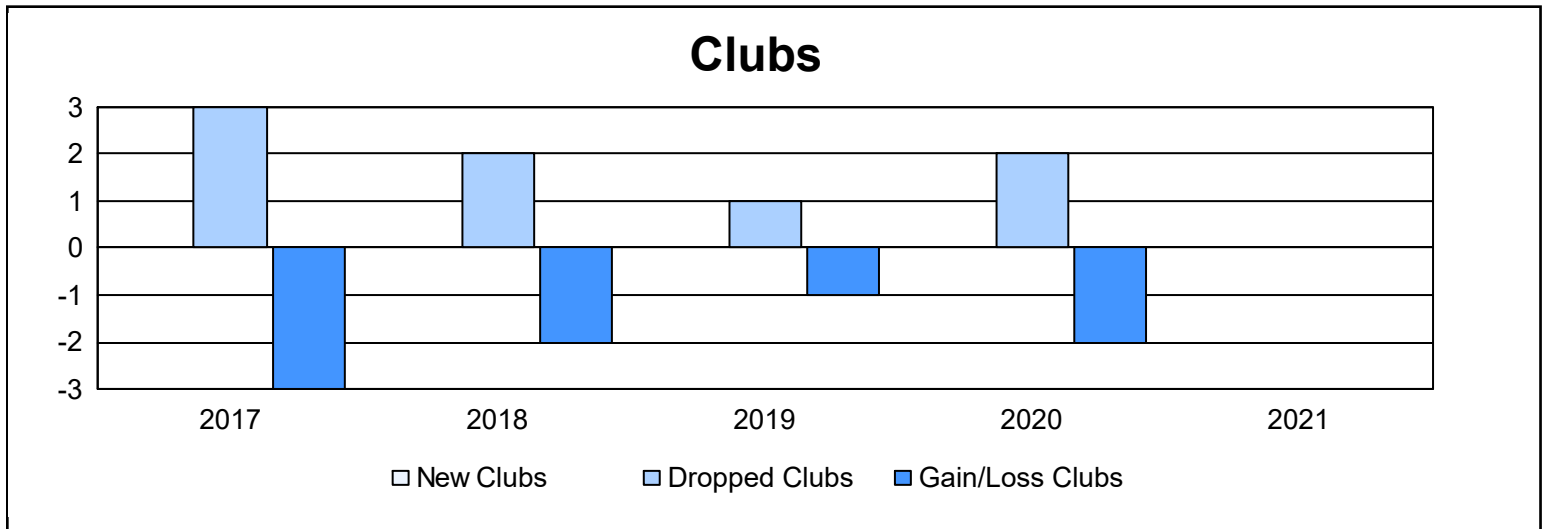

Year	New Clubs	Dropped Clubs	Gain/ Loss Clubs	New Members	Charter Members	Reinstate Members	Transfer Members	Total Member Added	Total Members Dropped	Gain/ Loss Members
2016-2017	0	3	-3	130	1	10	13	154	170	-16
2017-2018	0	2	-2	83	1	2	12	98	169	-71
2018-2019	0	1	-1	61	0	5	2	68	123	-55
2019-2020	0	2	-2	71	2	2	3	78	103	-25
2020-2021	0	0	0	37	0	2	3	42	120	-78
<b>Average</b>	<b>0</b>	<b>2</b>	<b>-2</b>	<b>76</b>	<b>1</b>	<b>4</b>	<b>7</b>	<b>88</b>	<b>137</b>	<b>-49</b>

### Membership Composition June 2021 Cumulative