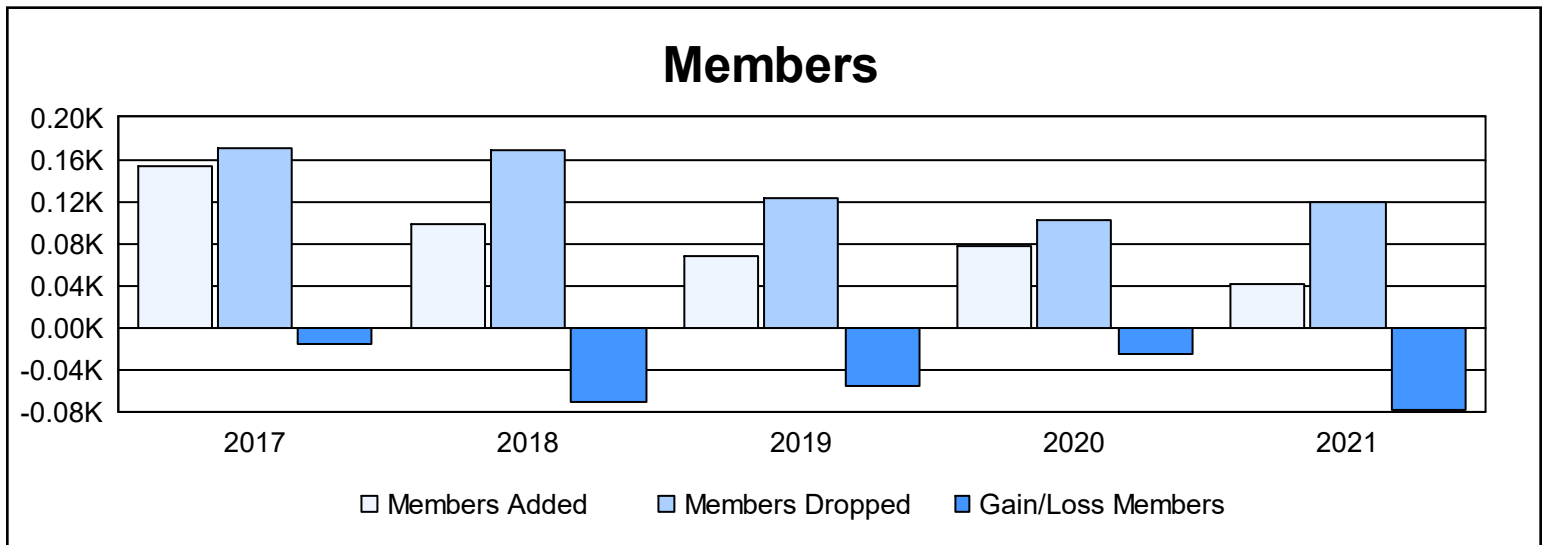

Year	New Clubs	Dropped Clubs	Gain/ Loss Clubs	New Members	Charter Members	Reinstate Members	Transfer Members	Total Member Added	Total Members Dropped	Gain/ Loss Members
2016-2017	0	3	-3	130	1	10	13	154	170	-16
2017-2018	0	2	-2	83	1	2	12	98	169	-71
2018-2019	0	1	-1	61	0	5	2	68	123	-55
2019-2020	0	2	-2	71	2	2	3	78	103	-25
2020-2021	0	0	0	37	0	2	3	42	120	-78
<b>Average</b>	<b>0</b>	<b>2</b>	<b>-2</b>	<b>76</b>	<b>1</b>	<b>4</b>	<b>7</b>	<b>88</b>	<b>137</b>	<b>-49</b>

### Membership Composition June 2021 Cumulative