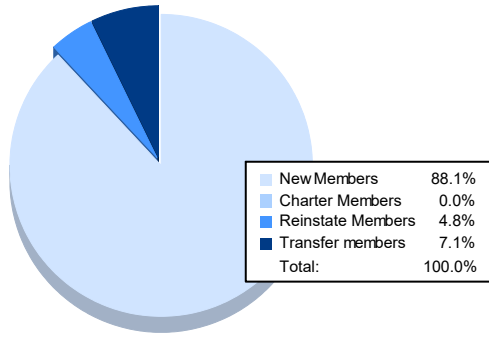

Year	New Clubs	Dropped Clubs	Gain/ Loss Clubs	New Members	Charter Members	Reinstate Members	Transfer Members	Total Member Added	Total Members Dropped	Gain/ Loss Members
2016-2017	0	3	-3	130	1	10	13	154	170	-16
2017-2018	0	2	-2	83	1	2	12	98	169	-71
2018-2019	0	1	-1	61	0	5	2	68	123	-55
2019-2020	0	2	-2	71	2	2	3	78	103	-25
2020-2021	0	0	0	37	0	2	3	42	120	-78
<b>Average</b>	<b>0</b>	<b>2</b>	<b>-2</b>	<b>76</b>	<b>1</b>	<b>4</b>	<b>7</b>	<b>88</b>	<b>137</b>	<b>-49</b>

### Membership Composition June 2021 Cumulative